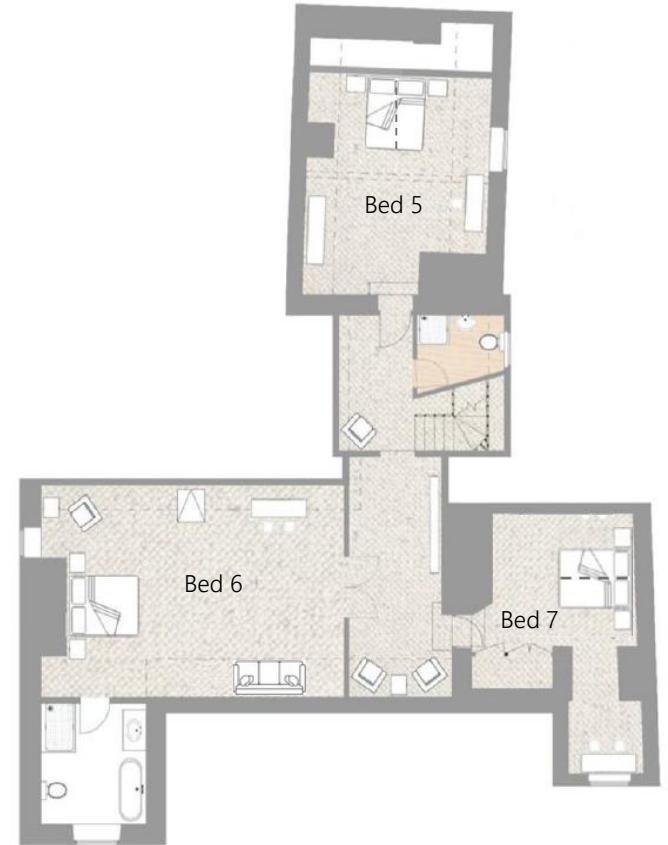

Woodstock Manor – new from 2020

Ground Floor

First Floor

Second Floor

Woodstock Manor – *new from 2020*

| Level | Bedroom | Bathroom | Type | Z-Bed | Cot | Notes |
|-------|---------|----------|----------------------|-------|-----|-------------------|
| 1st | 1 | Ensuite | Double | ✓ | ✓ | |
| 1st | 2 | Shared | Double with Day-Bed | ✓ | ✓ | Garden View |
| 1st | 3 | Shared | Double with Day-Bed | | ✓ | Garden View |
| 1st | 4 | Shared | Double/Twin | | ✓ | |
| 2nd | 5 | Ensuite | Double/Twin | ✓ | ✓ | Views of Blenheim |
| 2nd | 6 | Shared | Double with Sofa-Bed | | ✓ | Garden View |
| 2nd | 7 | Shared | Double/Twin | ✓ | ✓ | |