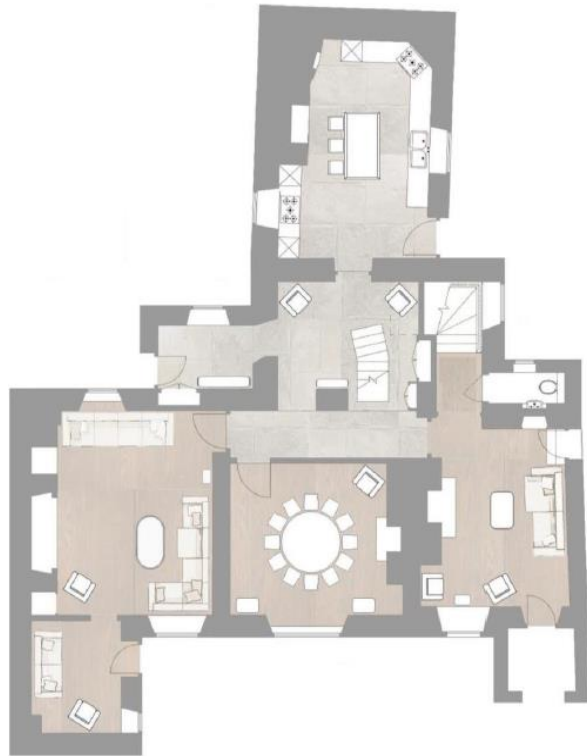

Woodstock Manor – new from 2020

Ground Floor

First Floor

Second Floor

Woodstock Manor – *new from 2020*

| Level | Bedroom | Bathroom | Type | Z-Bed | Cot | Notes |
|-------|---------|----------|----------------------|-------|-----|-------------------|
| 1st | 1 | Ensuite | Double | ✓ | ✓ | |
| 1st | 2 | Shared | Double with Day-Bed | ✓ | ✓ | Garden View |
| 1st | 3 | Shared | Double with Day-Bed | | ✓ | Garden View |
| 1st | 4 | Shared | Double/Twin | | ✓ | |
| 2nd | 5 | Ensuite | Double/Twin | ✓ | ✓ | Views of Blenheim |
| 2nd | 6 | Shared | Double with Sofa-Bed | | ✓ | Garden View |
| 2nd | 7 | Shared | Double/Twin | ✓ | ✓ | |